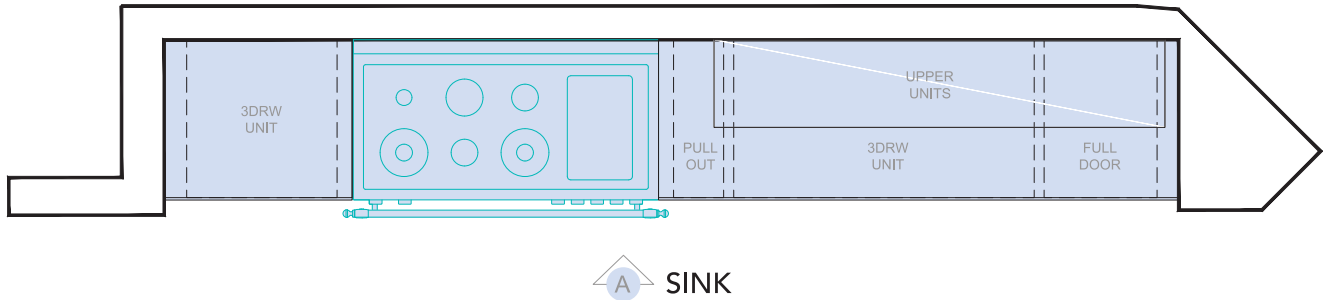

Specs and Estimate

**CABINETS:**

<b>FINISH A</b>	Lacquer Blue Satin Benjamin Moore Montepelier AF-555
<b>FINISH B</b>	Classic Veneer Palisander Brazyljski PB-Y45/H3F Satin Topcoat
<b>INTERIOR</b>	Legrabox by Blum. Anthracite Finish
<b>PRICE:</b>	(ACCESORIES NOT INCLUDED)
<b>SINK</b>	\$28,248.50

**TOTAL \$28,248.50 USD**

Exclusive dealer

\*PRICES MIGHT CHANGE WITHOUT PRIOR NOTICE.

**A - Sink**  
\$ 28,248.50 USD

**Countertop:**

Classic Veneer Palisander Brazyljski  
PB-Y45/H3F Satin Ropcoat

Price included  
with cabinets