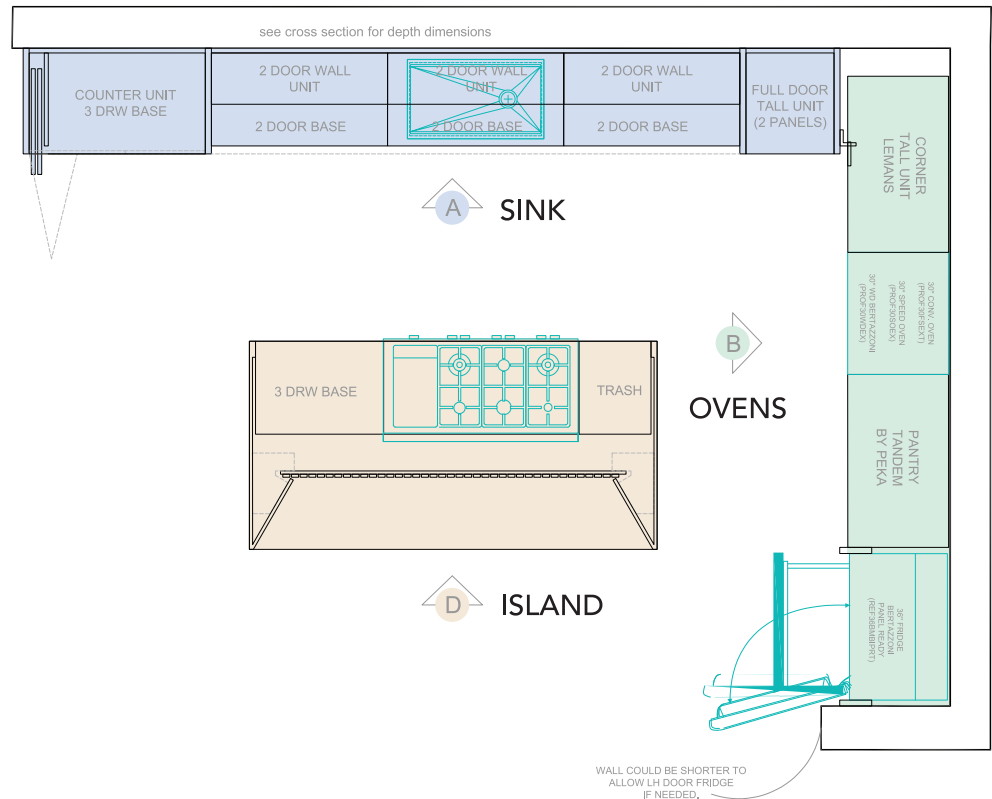

A - Sink
$ 45,212.56 USD

B - Ovens
$ 28,694.80 USD

D - Island
$ 29,065.65 USD

LED Light:

Hafele Loox LED $250.00

Pantry System:

Corner Leman Shelves $1,567.03

Tandem System $2,806.71

Pocket Door System $3,163.61

Accessories: $232.46

- Ambialine by Blum
- Plate Holder

LED Light + Pantry System
+ Accessories

$8,019.81 USD

Kitchen Total with
Accessories and Countertop

$110,992.82 USD

Not Included:

Appliance Selection:

30" Electric Convection Oven
PROP30FSEXT

30" Convection Speed Oven PROF30SOEXT

30" Warming Drawer PROG30WDEX

36" Refrigerator - Panel Ready
REF36BMBIPRT

48" Gas Rangetop PROF486GRTBXT

Countertop:

Silestone Bohemian Flame Suare

Sink:

Blanco Diamond Super Single

Faucet:

Blanco URBENA Silgranit

Location:

A - Range

A - Range

B - Fridge

B - Fridge

B - Fridge

B - Fridge

B - Fridge

Island

Island

*PRICES MIGHT CHANGE WITHOUT PRIOR NOTICE.