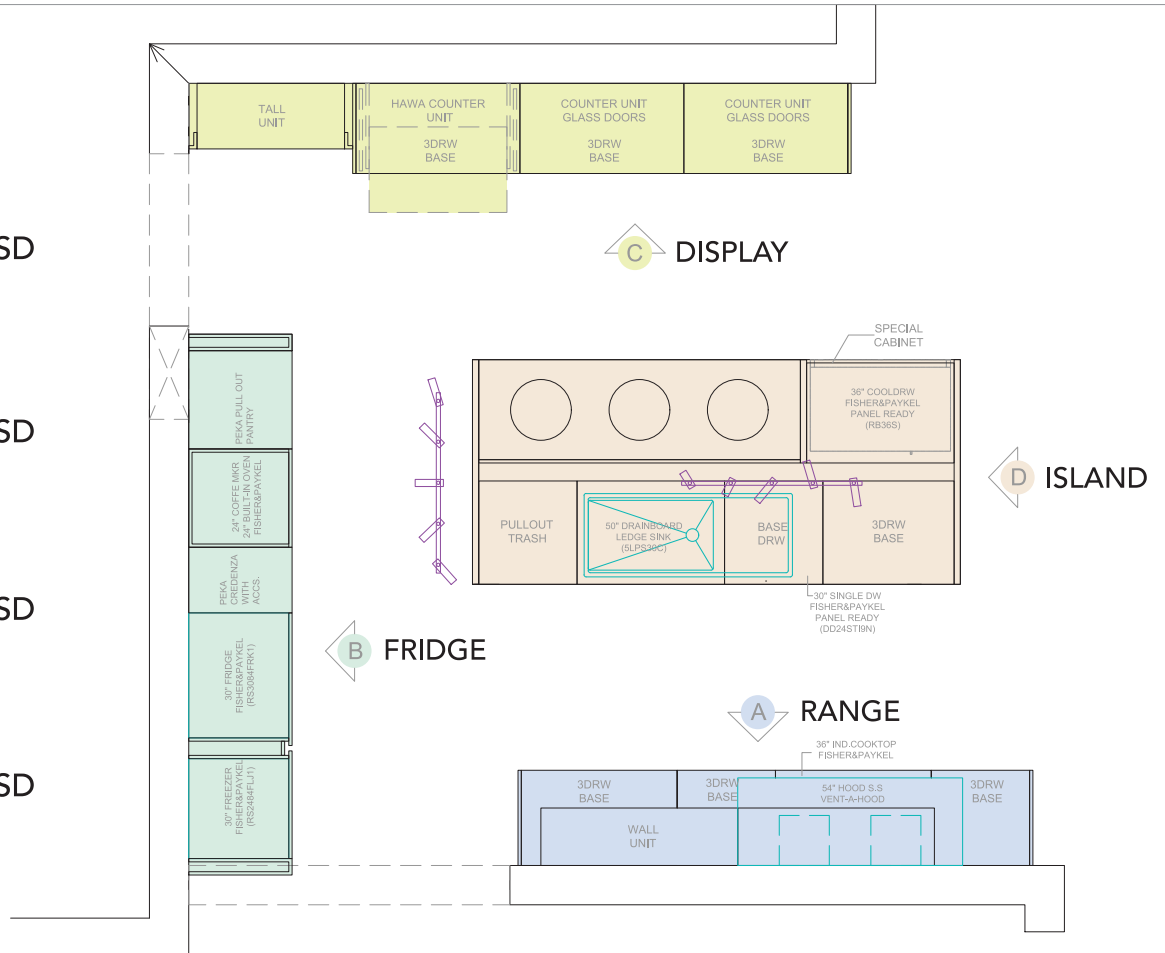

A - Range
$ 19,852.49 USD

B - Fridge
$ 19,073.16 USD

C - Display
$ 31,642.11 USD

D - Island
$ 13,046.90 USD

Accessories:

Hafele Loox LED	$2,189.90
Peka Pull Out	$1,910.21
Tandem System	$2,241.15
Pocket Door System	$2,643.18
Ambialine by Blum	$1,943.05
• Ambia Narrow Utensil Insert	
• Ambia Flatware Insert	
• Ambia Wide Utensil Insert	

Sink:

Create Good Sinks - 50" Drainboard - Ledge Sink - Single Bowl 5LPS30C	$2,758.21

Countertop:

910 / 110204 Natural Laurent Dekton	$3,390.93

Not Included:

Appliance Selection

Location

36" Induction Cooktop CI365PTX4	A - Range
54" Ventahood CWEH9-354	A - Range
30" Freezer - Panel Ready RS3084FLJ1	B - Fridge
30" Refrigerator - Panel Ready RS3084FRK1	B - Fridge
24" Coffee Maker EB24DSXB1	B - Fridge
24" Warming Drawer WD24SD	B - Fridge
24" Built in Oven OB24SC	B - Fridge
30" Single Drawer Dishwasher DD24ST19N	Island
36" Cool Drawer RB36S	Island

Accessories + Sink
+ Countertop

$17,076.63 USD

Kitchen Total with
Accessories and Countertop

$89,865.83 USD

*PRICES MIGHT CHANGE WITHOUT PRIOR NOTICE.