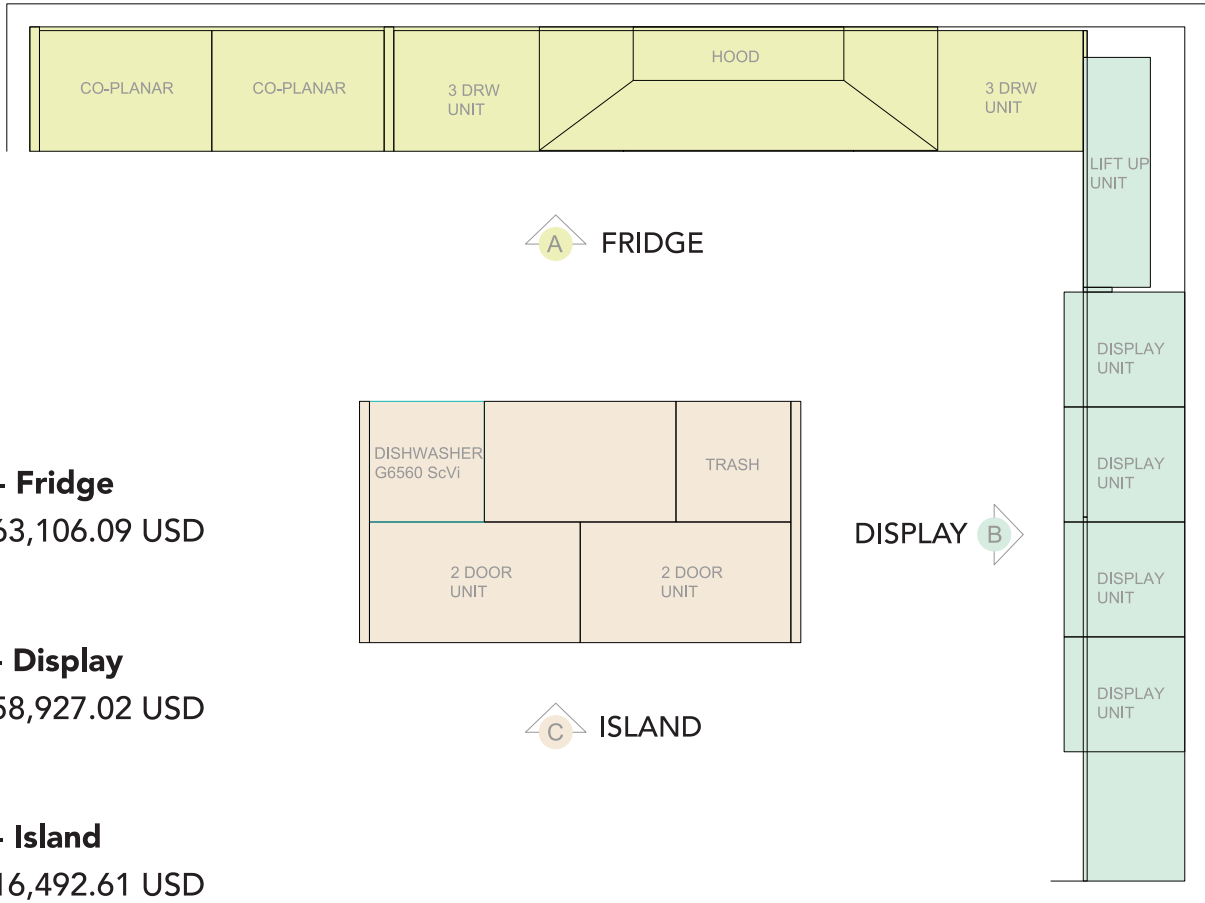

Specs and Estimate

**CABINETS:**

FINISH A	Textured Melamine 190 TX Serra Conti
FINISH B	Satinless Steel 950 SS - Stainless Steel
INTERIOR	Lacquer High Gloss Finish 208 GL Gardenia White Box 557 - Linen Taupe Melamine - Legrabox by Blum
PRICE:	(ACCESORIES NOT INCLUDED)
FRIDGE	\$63,106.09
DISPLAY	\$58,927.02
ISLAND	\$16,492.61

**TOTAL \$138,525.72 USD**

Exclusive dealer

\*PRICES MIGHT CHANGE WITHOUT PRIOR NOTICE.

**A - Fridge**  
\$ 63,106.09 USD

**B - Display**  
\$ 58,927.02 USD

**C - Island**  
\$ 16,492.61 USD

**LED Light:**

Hafele Loox LED \$514.47  
**Accessories:** \$4,952.92

- Orgaline Cuttlery Divider
- Slimline Cuttlery Divider
- Wood Grid for Glasses
- Dish Organizer (Peg System)
- Knife Holder Walnut Finish
- Spice Rack Walnut Finish

**Sink:**  
HBS3219 Jasper by Chemcore \$795.64

**Appliance Selection:**  
 36" Cooktop KM6375 Miele Fridge  
 54" Hood Liner Monsoon II AK9353AS Fridge  
 Dishwasher G6560 SCVi Lumen Island

\*PRICES MIGHT CHANGE WITHOUT PRIOR NOTICE.